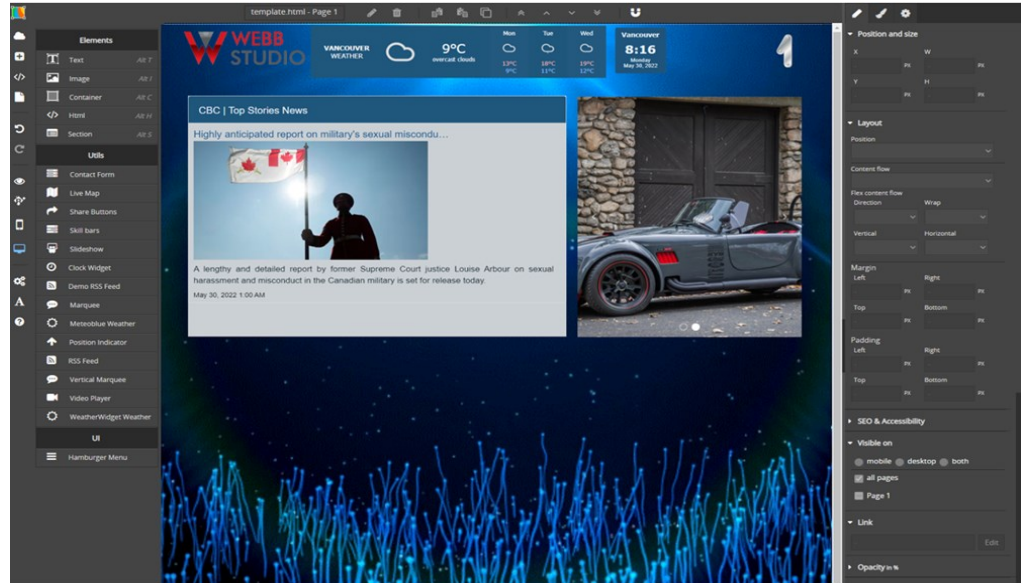

WEBB STUDIO

BROWSER BASED “WYSIWYG” SOFTWARE (WHAT YOU SEE IS WHAT YOU GET) FOR DIGITAL CONTENT

FEATURES AND BENEFITS

WEBB STUDIO DESIGN INTERFACE

TYPICAL APPLICATIONS

- Virtual Concierge
- Digital Bulletin Boards
- Property Managers
- Universities
- Hospitals
- Mass Notification
- Advertising
- Seniors Homes
- Notice Board
- Live Streaming
- Photo Gallery's

Additional Features:

Features:	Description:
WYSIWYG	What you see is what you get
Photos	Insert the photos you choose
Videos	Insert any mpeg or Avi files
News	Insert the news feed you want that are specific to your region
RSS Feeds	Pick RSS feeds specific to your region
Notice Board	Use it as a noticeboard
Cameras	Show your cameras around your building for public display and security
Texting	Use it for two way texting for the latest elevator code compliance
Maps	Insert maps
No HTML Knowledge required	No special HTML knowledge required
No JAVA Knowledge required	No Java knowledge required
Local or Remote	Can be hosted locally on the WEX or in the cloud
Portrait or Landscape	Pick the orientation of your screen portrait or landscape
“Rubberband” scaling	All widgets can be adjusted using rubber band scaling similar to any Windows Office™ products
Built-in Widgets	Built-in widgets allow you to drag and drop new features
Easy to update content	Easy to update content an push to your devices via the WEX
Browser Based	Browser based means it works on all of your favorite browsers including Chrome, Fire Fox, Edge etc.
Use your own logos	Insert your own logos on your pages to you have that customized feel
Non-proprietary Software	No special software to load
Mobile and Desktop adaptable	The system will give you a mobile and desktop version if required
Upgradeable	Upgradable as new features and functions come available